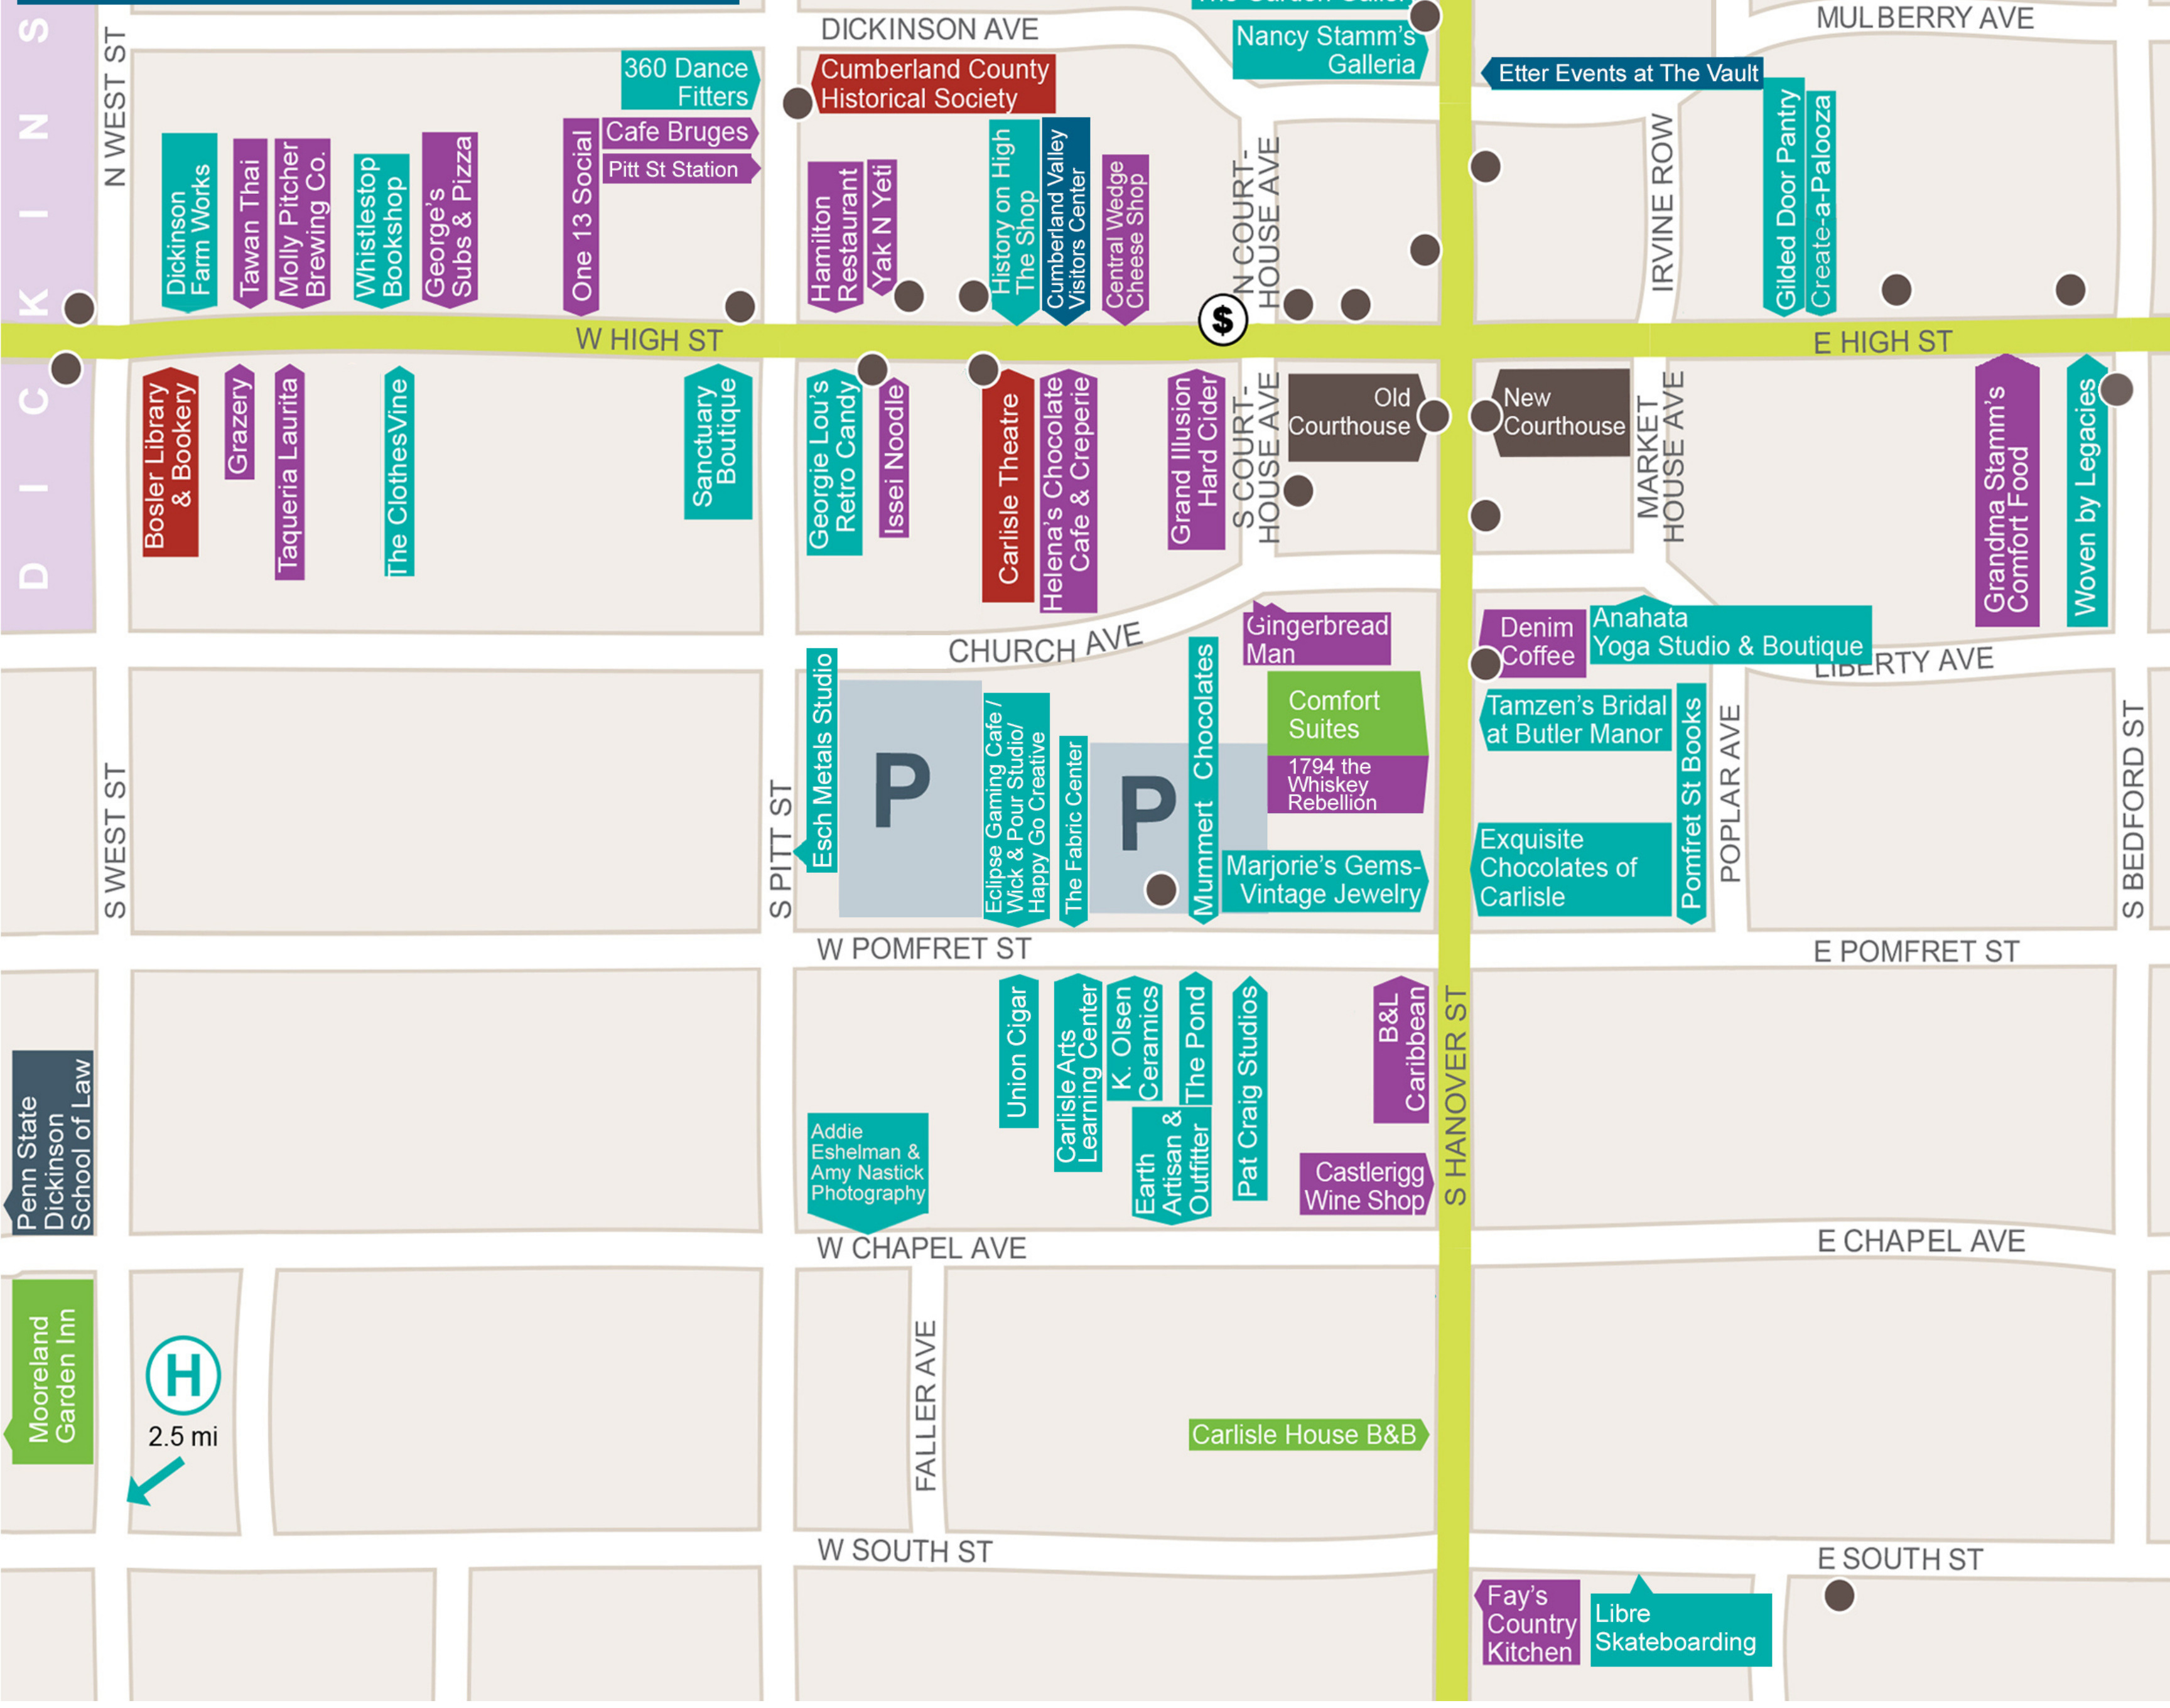

---

**Whistlestop Bookshop** 129 W High Street  
Monday-Saturday 10-6

---

**Georgie Lou's Retro Candy** 56 W High Street  
Wednesday-Saturday 11:30-7

---

**History on High - The Shop** 33 W High Street  
Tuesday-Friday 10-5; Saturday 10-2

## MAP LEGEND

- P** SURFACE & GARAGE PARKING
- HISTORIC MARKER
- RETAIL STORE
- RESTAURANT
- VENUE
- PLACE OF INTEREST
- LODGING
- Ⓢ** ATM

Pizza Boli's  
Chen's Asian Restaurant

Cole's Bicycles

Sunrise Cafe  
Suds-N-Kisses  
Gather Your Party Games & Hobbies  
Mary Williams Photography